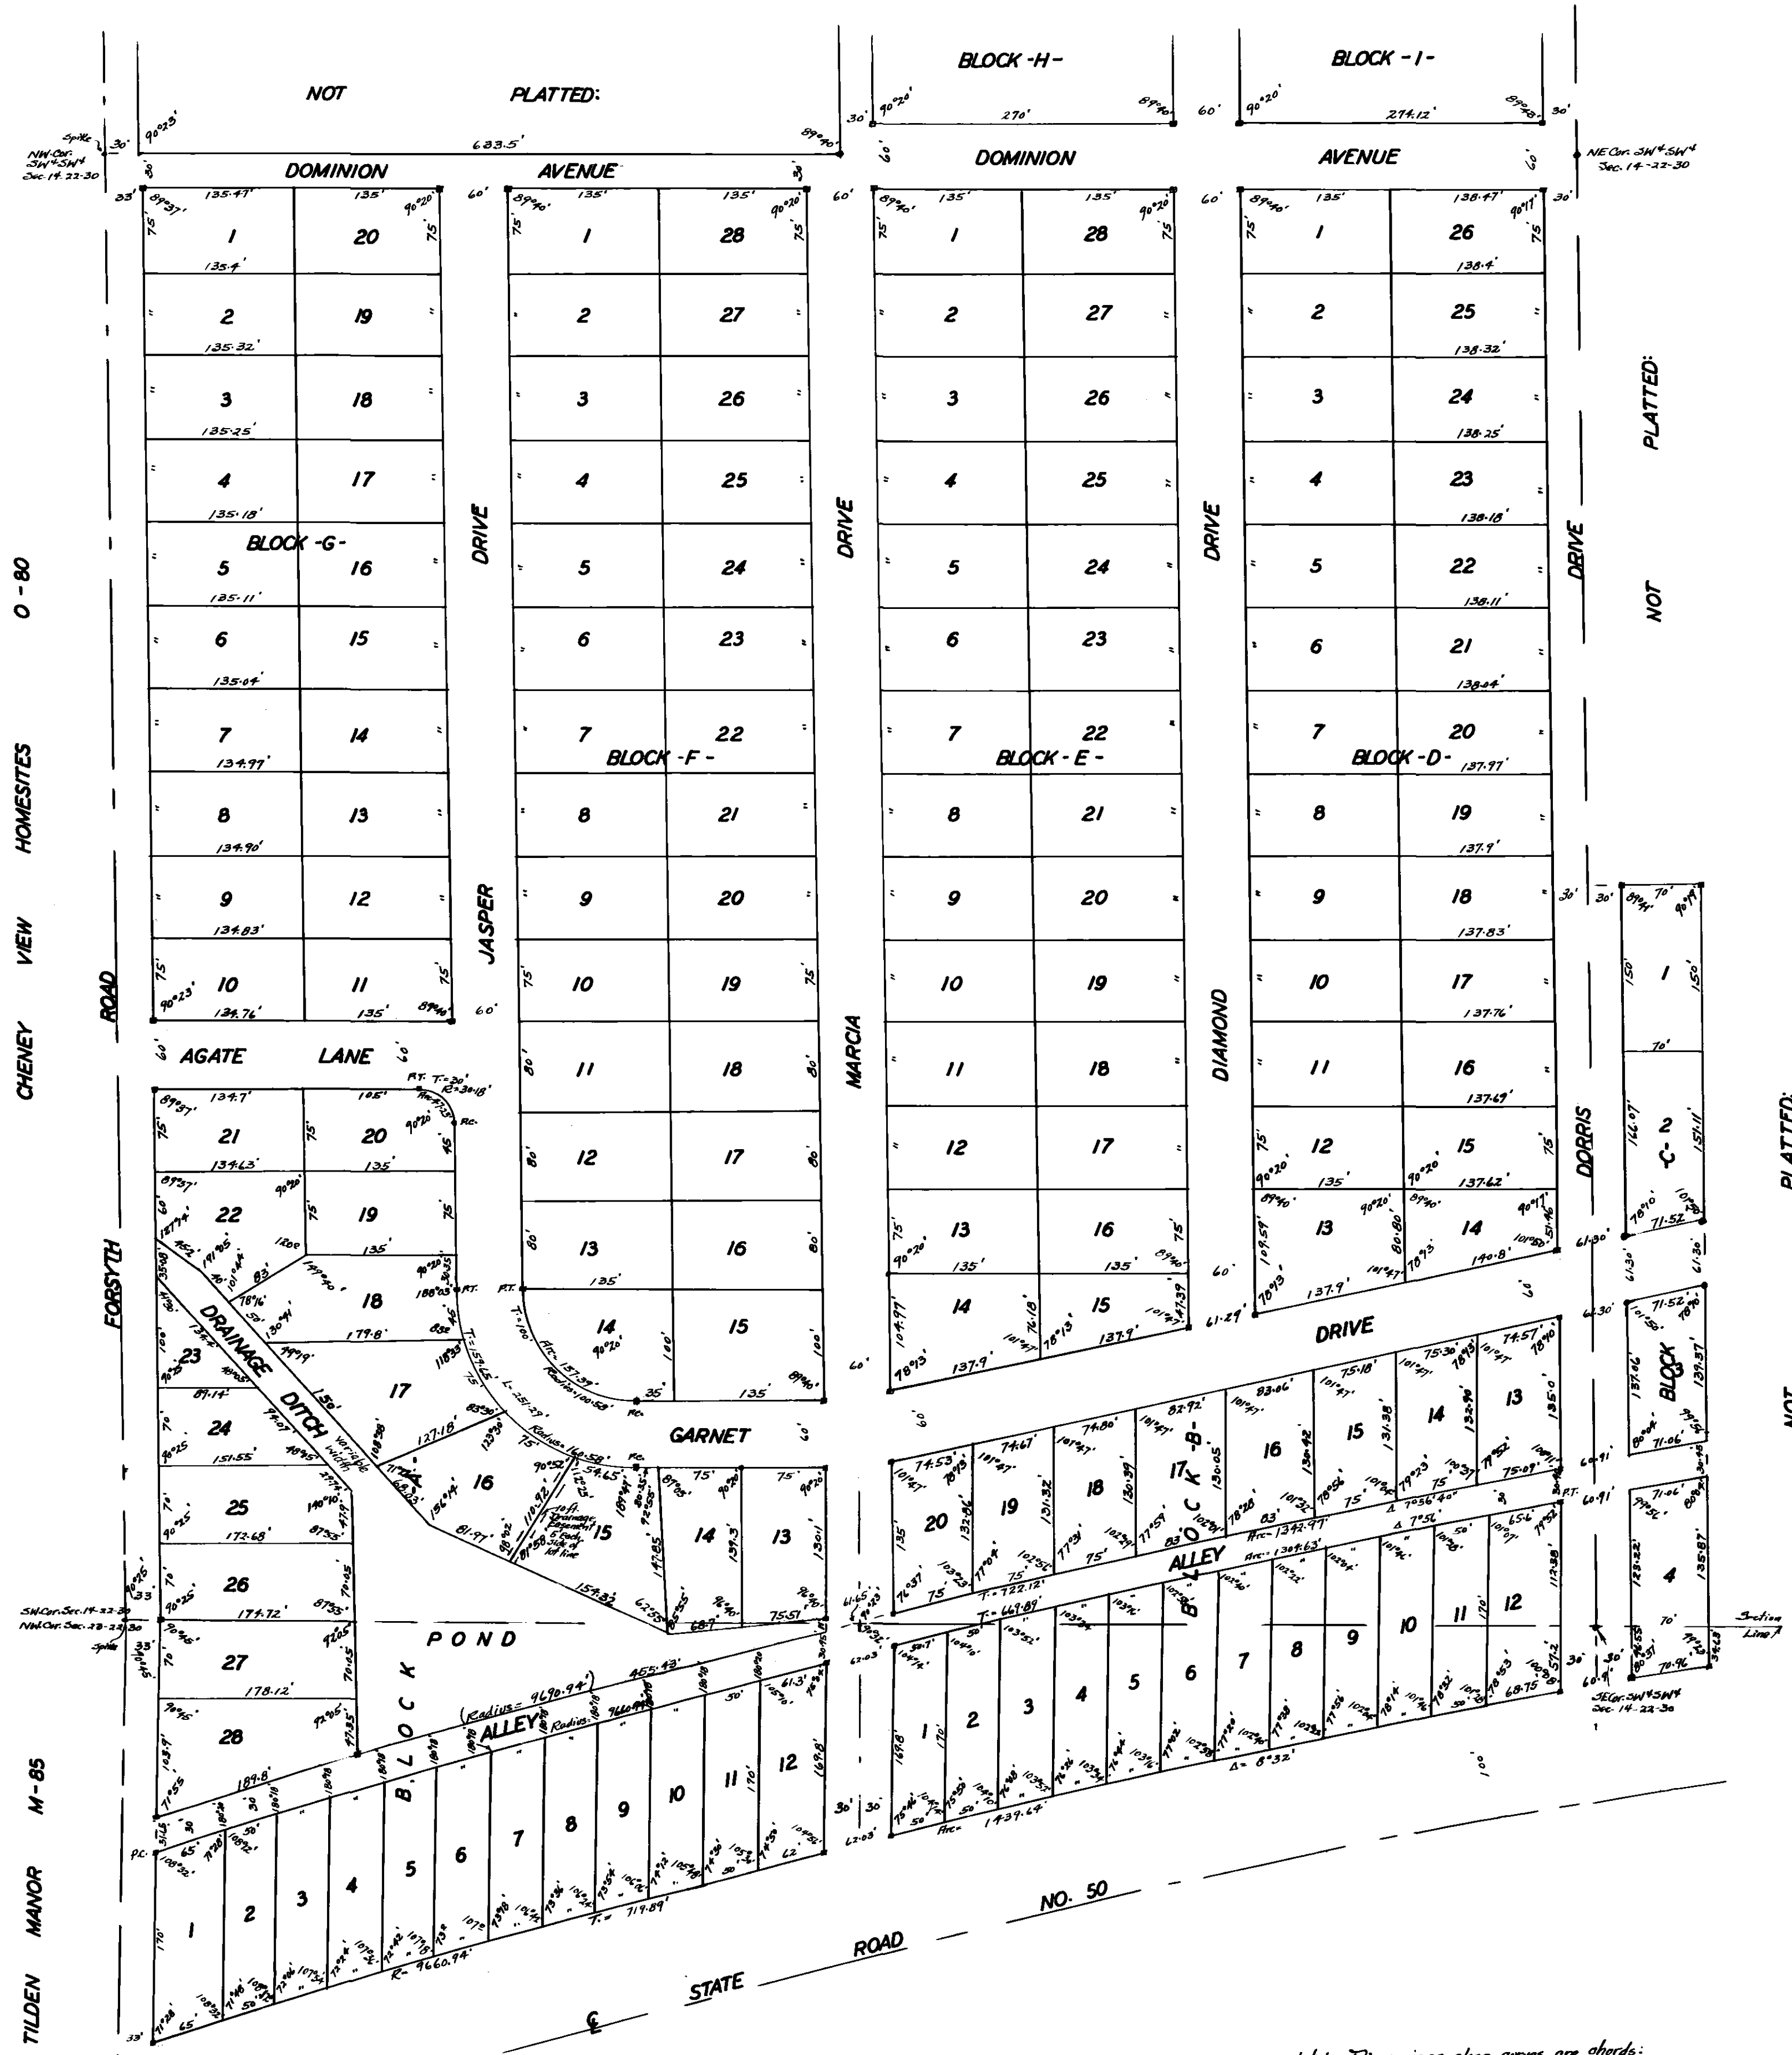

TIFFANY TERRACE

ORANGE COUNTY, FLORIDA

SHEET NO. 2 OF 2 SHEETS

PLAT BOOK
AND PAGE **U-139**

SCALE: 1-INCH 100 FEET
DATE: MAY 31, 1956

SEE RESOLUTION COUNTY COM. RECORDED JANUARY 6, 1969, IN O.R. BOOK 1793, PAGE 927 CLOSING ALL OF THAT CERTAIN ALLEY LYING BETWEEN LOTS 3 & 4, BLK. C.

MINUTE BOOK 24 PAGE 524 DATE 1/20/58
CLOSING NAME OF GARNET DRIVE TO TIFFANY DRIVE