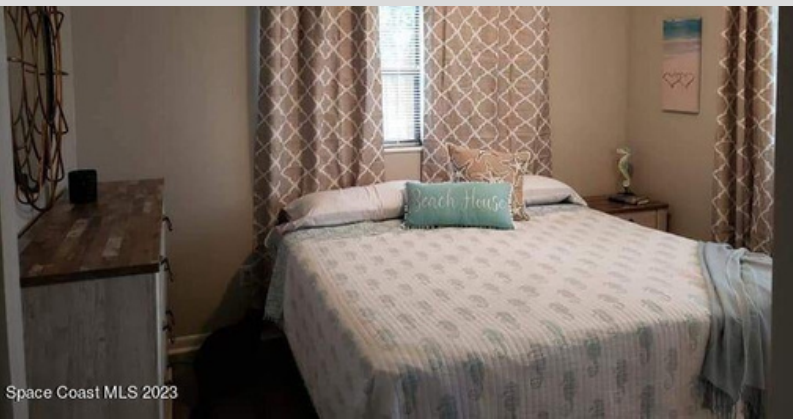

Space Coast MLS 2023

RESIDENTIAL CORNER LOT

- 0.20 acres of land [more or less]
- 3 bed / 2 bath
- 1,096 sq ft block home
- 2-car carport
- Lot dimensions of 108.25' x 72.31' x 100' x 97.3'
- Zoned Single Family Residential
- Corner lot
- Great Location with No HOA
- Newer Roof & A/C
- Fenced yard

WWW.CARRIGANREALTYINC.COM